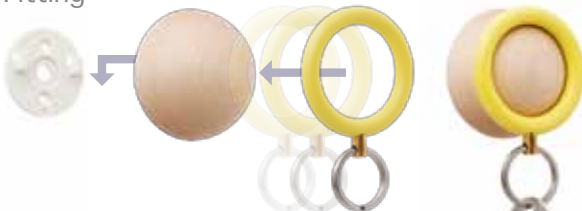

Chrome M

PN : KH001-CM
JAN : 49 54957 05018 1

Chrome W

PN : KH001-CW
JAN : 49 54957 05019 8

Fitting

Mounting kit :

Screws for wooden wall board · nail for gypsum board
double sided tape

【Key ring: body】

Size : W49×H77×D7mm

Material : iron, brass, stainless

【Wooden base】

Size : D27×φ50mm

Material :

wood : maple, walnut

inside : ABS resin, neodymium magnet

【Fitting plate】